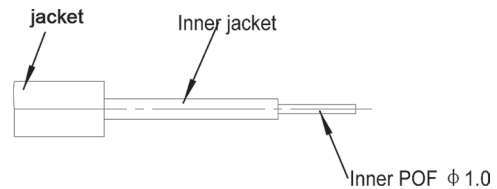

Cross section