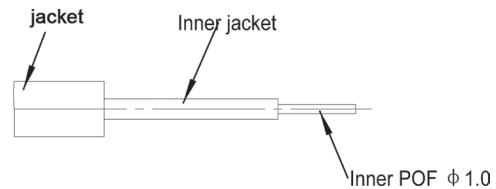

Cross section