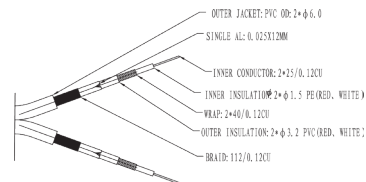

cable

Type:	Round cable
Length (m):	0.5 1 2 3 5 7.5 10 15 20
Inner conductor material:	OFC (sauerstofffreies Kupfer)
Inner conductor diameter (mm):	25 x 0.120
AWG:	23
Number of shieldings:	2 x
Type of 1st shielding	Aluminium foil
Type of 2nd shielding	Copper braid 48 wires x 0.12 mm cross section
Outer sheath material:	highly elastic PVC
Outer sheath diameter (mm):	7.5
Kink protection:	on both sides

entertainment.
pure.

casual

Cross section

Wiring diagram

Stereo audio cable

cinch coaxial cable for powerful stereo sound

Article no.	Cable lengths (m)	Packaging dimensions (mm)	Weight (kg)	Figure	EAN Code
70376	0.50	Single carton: 185 x 80 x 25 Master carton (40 pcs.): 400 x 295 x 235	Single carton: 0.11 Master carton: 5.70		4 040849 703768
70377	1.00	Single carton: 185 x 80 x 35 Master carton (30 pcs.): 400 x 270 x 235	Single carton: 0.15 Master carton: 5.40		4 040849 703775
70379	2.00	Single carton: 185 x 180 x 40 Master carton (24 pcs.): 400 x 285 x 435	Single carton: 0.26 Master carton: 8.00		4 040849 703799
70380	3.00	Single carton: 185 x 180 x 40 Master carton (24 pcs.): 400 x 285 x 435	Single carton: 0.33 Master carton: 9.40		4 040849 703805
70381	5.00	Single carton: 185 x 180 x 55 Master carton (20 pcs.): 400 x 310 x 435	Single carton: 0.48 Master carton: 10.90		4 040849 703812
70382	7.50	Single carton: 185 x 180 x 55 Master carton (20 pcs.): 400 x 310 x 435	Single carton: 0.65 Master carton: 14.00		4 040849 703829
70383	10.0	Single carton: 185 x 180 x 75 Master carton (16 pcs.): 400 x 335 x 435	Single carton: 0.84 Master carton: 15.00		4 040849 703836
70385	15.00	Single carton: 370 x 180 x 70 Master carton (8 pcs.): 400 x 315 x 420	Single carton: 1.29 Master carton: 12.00		4 040849 703850
70386	20.00	Single carton: 370 x 180 x 70 Master carton (8 pcs.): 400 x 315 x 420	Single carton: 1.64 Master carton: 14.70		4 040849 703867