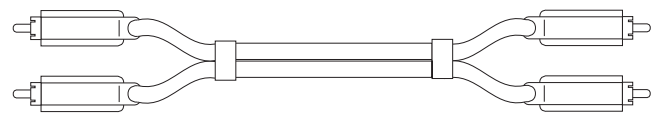

cable

Type:	Round cable
Length (m):	0.5 1 2 3 5 7.5 10 15 20
Inner conductor material:	OFC (sauerstofffreies Kupfer)
Inner conductor diameter (mm):	25 x 0.120
AWG:	23
Number of shieldings:	2 x
Type of 1st shielding	Aluminium foil
Type of 2nd shielding	Copper braid 48 wires x 0.12 mm cross section
Outer sheath material:	highly elastic PVC
Outer sheath diameter (mm):	7.5
Kink protection:	on both sides

entertainment.
pure.

casual

Cross section

Wiring diagram

Stereo audio cable

cinch coaxial cable for powerful stereo sound

Article no.	Cable lengths (m)	Packaging dimensions (mm)	Weight (kg)	Figure	EAN Code
70376	0.50	Single carton: 185 x 80 x 25 Master carton (40 pcs.): 400 x 295 x 235	Single carton: 0.11 Master carton: 5.70		4 040849 703768
70377	1.00	Single carton: 185 x 80 x 35 Master carton (30 pcs.): 400 x 270 x 235	Single carton: 0.15 Master carton: 5.40		4 040849 703775
70379	2.00	Single carton: 185 x 180 x 40 Master carton (24 pcs.): 400 x 285 x 435	Single carton: 0.26 Master carton: 8.00		4 040849 703799
70380	3.00	Single carton: 185 x 180 x 40 Master carton (24 pcs.): 400 x 285 x 435	Single carton: 0.33 Master carton: 9.40		4 040849 703805
70381	5.00	Single carton: 185 x 180 x 55 Master carton (20 pcs.): 400 x 310 x 435	Single carton: 0.48 Master carton: 10.90		4 040849 703812
70382	7.50	Single carton: 185 x 180 x 55 Master carton (20 pcs.): 400 x 310 x 435	Single carton: 0.65 Master carton: 14.00		4 040849 703829
70383	10.0	Single carton: 185 x 180 x 75 Master carton (16 pcs.): 400 x 335 x 435	Single carton: 0.84 Master carton: 15.00		4 040849 703836
70385	15.00	Single carton: 370 x 180 x 70 Master carton (8 pcs.): 400 x 315 x 420	Single carton: 1.29 Master carton: 12.00		4 040849 703850
70386	20.00	Single carton: 370 x 180 x 70 Master carton (8 pcs.): 400 x 315 x 420	Single carton: 1.64 Master carton: 14.70		4 040849 703867