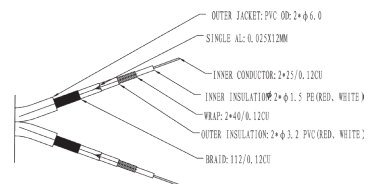

cable

Type:	Round cable
Length (m):	0.5 1 2 3 5 7.5 10 15 20
Inner conductor material:	OFC (sauerstofffreies Kupfer)
Inner conductor diameter (mm):	25 x 0.120
AWG:	23
Number of shieldings:	2 x
Type of 1st shielding	Aluminium foil
Type of 2nd shielding	Copper braid 48 wires x 0.12 mm cross section
Outer sheath material:	highly elastic PVC
Outer sheath diameter (mm):	7.5
Kink protection:	on both sides

entertainment.
pure.

casual

Cross section

Wiring diagram

Stereo audio cable

cinch coaxial cable for powerful stereo sound

Article no.	Cable lengths (m)	Packaging dimensions (mm)	Weight (kg)	Figure	EAN Code
70376	0.50	Single carton: 185 x 80 x 25 Master carton (40 pcs.): 400 x 295 x 235	Single carton: 0.11 Master carton: 5.70		4 040849 703768
70377	1.00	Single carton: 185 x 80 x 35 Master carton (30 pcs.): 400 x 270 x 235	Single carton: 0.15 Master carton: 5.40		4 040849 703775
70379	2.00	Single carton: 185 x 180 x 40 Master carton (24 pcs.): 400 x 285 x 435	Single carton: 0.26 Master carton: 8.00		4 040849 703799
70380	3.00	Single carton: 185 x 180 x 40 Master carton (24 pcs.): 400 x 285 x 435	Single carton: 0.33 Master carton: 9.40		4 040849 703805
70381	5.00	Single carton: 185 x 180 x 55 Master carton (20 pcs.): 400 x 310 x 435	Single carton: 0.48 Master carton: 10.90		4 040849 703812
70382	7.50	Single carton: 185 x 180 x 55 Master carton (20 pcs.): 400 x 310 x 435	Single carton: 0.65 Master carton: 14.00		4 040849 703829
70383	10.0	Single carton: 185 x 180 x 75 Master carton (16 pcs.): 400 x 335 x 435	Single carton: 0.84 Master carton: 15.00		4 040849 703836
70385	15.00	Single carton: 370 x 180 x 70 Master carton (8 pcs.): 400 x 315 x 420	Single carton: 1.29 Master carton: 12.00		4 040849 703850
70386	20.00	Single carton: 370 x 180 x 70 Master carton (8 pcs.): 400 x 315 x 420	Single carton: 1.64 Master carton: 14.70		4 040849 703867