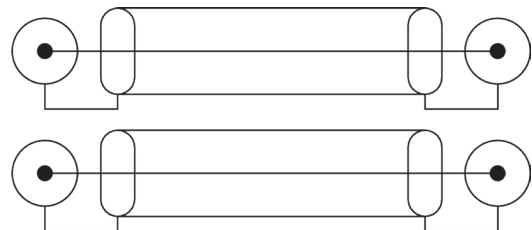

entertainment.
pure.

casual

Cross section

Wiring diagram

Stereo audio cable

cinch coaxial cable for powerful stereo sound

Article no.	Cable lengths (m)	Packaging dimensions (mm)	Weight (kg)	Figure	EAN Code
70376	0.50	Single carton: 185 x 80 x 25 Master carton (40 pcs.): 400 x 295 x 235	Single carton: 0.11 Master carton: 5.70		4 040849 703768
70377	1.00	Single carton: 185 x 80 x 35 Master carton (30 pcs.): 400 x 270 x 235	Single carton: 0.15 Master carton: 5.40		4 040849 703775
70379	2.00	Single carton: 185 x 180 x 40 Master carton (24 pcs.): 400 x 285 x 435	Single carton: 0.26 Master carton: 8.00		4 040849 703799
70380	3.00	Single carton: 185 x 180 x 40 Master carton (24 pcs.): 400 x 285 x 435	Single carton: 0.33 Master carton: 9.40		4 040849 703805
70381	5.00	Single carton: 185 x 180 x 55 Master carton (20 pcs.): 400 x 310 x 435	Single carton: 0.48 Master carton: 10.90		4 040849 703812
70382	7.50	Single carton: 185 x 180 x 55 Master carton (20 pcs.): 400 x 310 x 435	Single carton: 0.65 Master carton: 14.00		4 040849 703829
70383	10.0	Single carton: 185 x 180 x 75 Master carton (16 pcs.): 400 x 335 x 435	Single carton: 0.84 Master carton: 15.00		4 040849 703836
70385	15.00	Single carton: 370 x 180 x 70 Master carton (8 pcs.): 400 x 315 x 420	Single carton: 1.29 Master carton: 12.00		4 040849 703850
70386	20.00	Single carton: 370 x 180 x 70 Master carton (8 pcs.): 400 x 315 x 420	Single carton: 1.64 Master carton: 14.70		4 040849 703867

TARIC Code: 85444290900

At Clicktronic® cables are designated as standard HDMI™ cables above a length of 7.5 meters, according to the test criteria, even if they originally are designed as High Speed HDMI™ cables and mostly show a significant power increase over long distances.