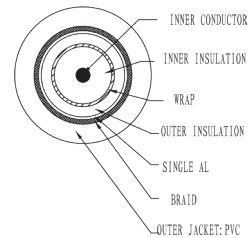

cable

Type:	Round cable
Length (m):	0.5 1 2 3 5 7.5 10 15 20
Inner conductor material:	OFC (Oxygen free copper)
Inner conductor diameter (mm):	25 x 0.120
AWG:	23
Number of shieldings:	2 x
Type of 1st shielding	Aluminium foil
Type of 2nd shielding	Copper braid 96 wires x 0.12 mm cross section
Outer sheath material:	highly elastic PVC
Outer sheath diameter (mm):	6.0
Kink protection:	on both sides

clicktronic®

entertainment.
pure.

casual

Cross section

Wiring diagram

Designed in Germany

10 Years Warranty
High-Quality Assurance

OFC
99.99% Oxygen Free Copper