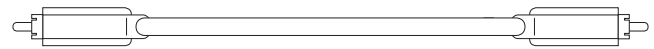

clicktronic®

entertainment.
pure.

casual

Cross section

Wiring diagram

Designed in Germany

10 Years Warranty
High-Quality Assurance

OFC
99.99% Oxygen Free Copper